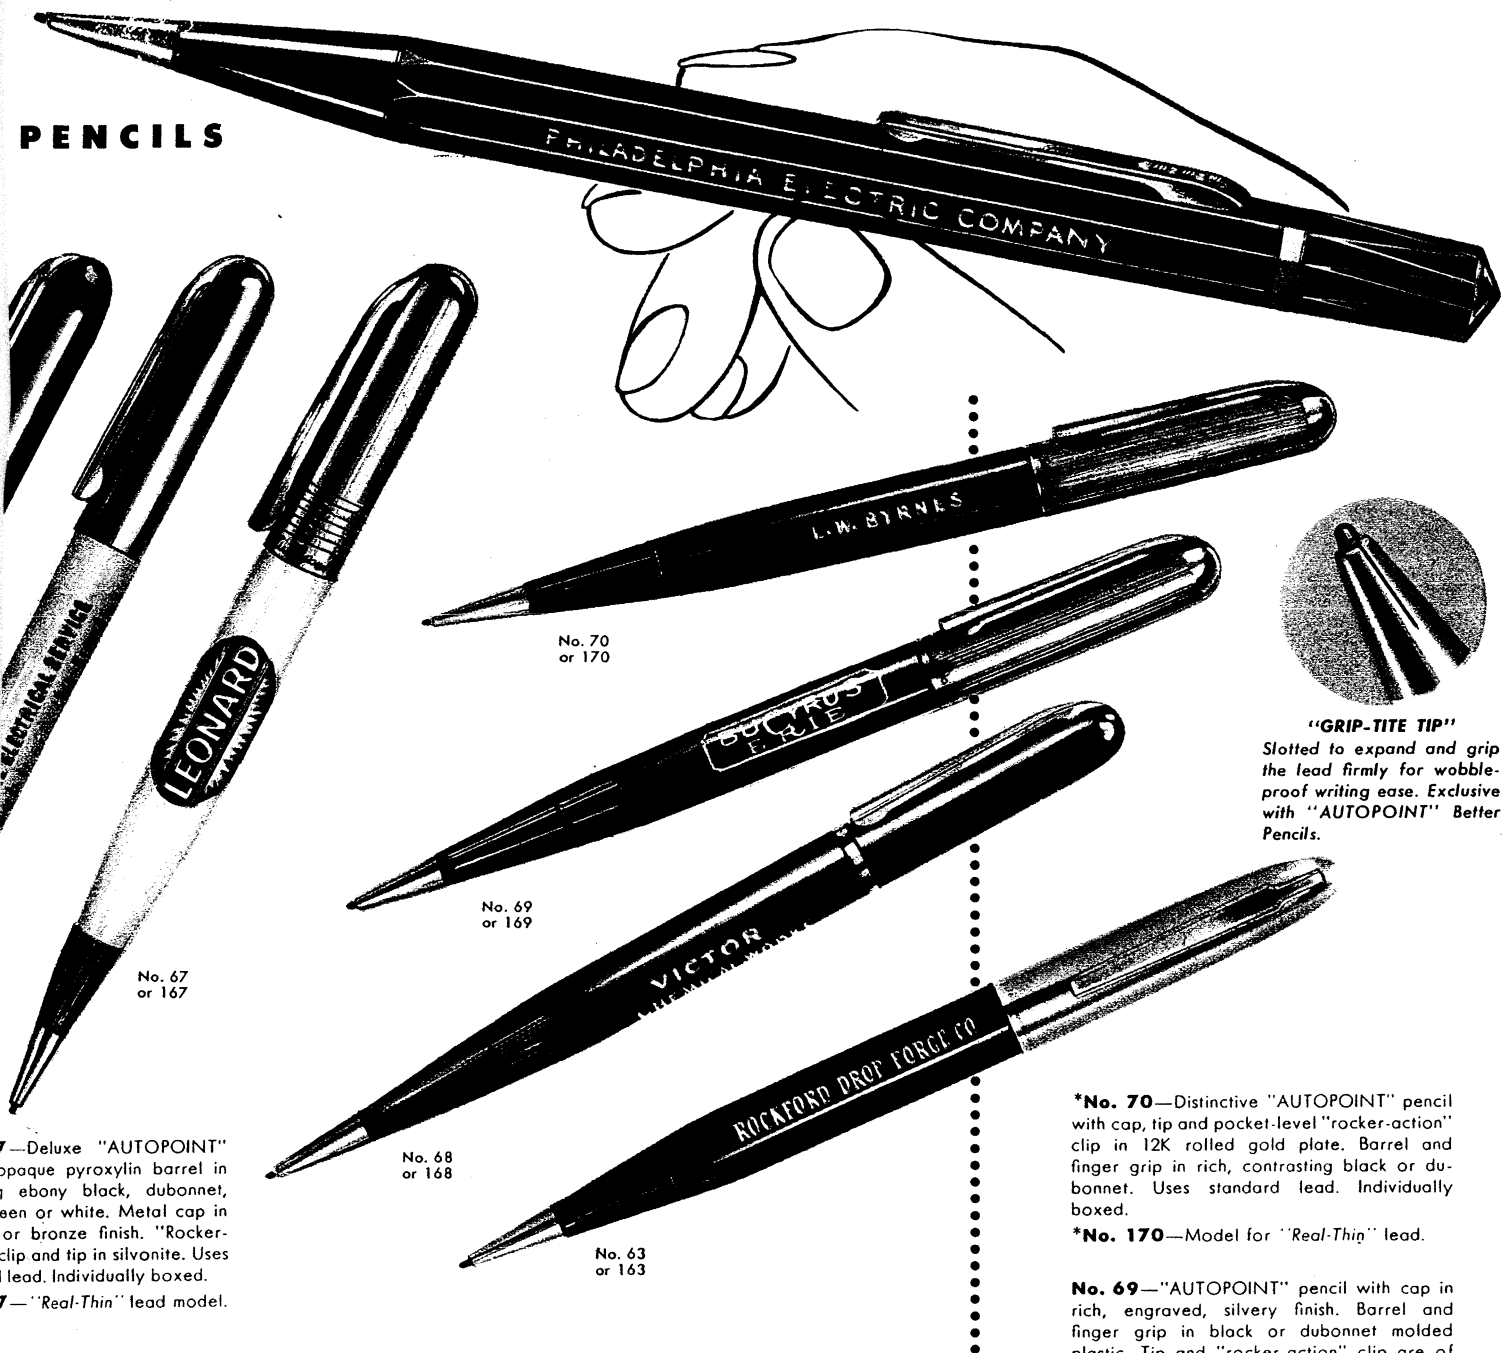

PENCILS

"GRIP-TITE TIP"
Slotted to expand and grip the lead firmly for wobble-proof writing ease. Exclusive with "AUTOPOINT" Better Pencils.

No. 70
or 170

No. 69
or 169

No. 68
or 168

No. 63
or 163

No. 67
or 167

No. 67—Deluxe "AUTOPOINT" pencil with opaque pyroxylin barrel in rich ebony black, dubonnet, green or white. Metal cap in silver or bronze finish. "Rocker-action" clip and tip in silvonite. Uses standard lead. Individually boxed.

No. 67—"Real-Thin" lead model.

*No. 70—Distinctive "AUTOPOINT" pencil with cap, tip and pocket-level "rocker-action" clip in 12K rolled gold plate. Barrel and finger grip in rich, contrasting black or dubonnet. Uses standard lead. Individually boxed.

*No. 170—Model for "Real-Thin" lead.

No. 69—"AUTOPOINT" pencil with cap in rich, engraved, silvery finish. Barrel and finger grip in black or dubonnet molded plastic. Tip and "rocker-action" clip are of 12K rolled gold plate. Uses standard lead. Individually gift boxed.

No. 169—Model for "Real-Thin" lead.

No. 68—"AUTOPOINT" pencil in the popular pocket-level style. Cap, barrel and finger grip in black or dubonnet molded plastic. Tip, band and "rocker-action" clip in 12K rolled gold plate. Uses standard lead. Individually boxed.

No. 168—Model for "Real-Thin" lead.

No. 63—New, gracefully modern "AUTOPOINT" pencil in gleaming black, dubonnet or gray. Streamlined cap in lustrous chrome or gold-like bronze finish. Tip and new "rocker-action" clip in silvonite. Uses standard lead. Individually boxed.

No. 163—Model for "Real-Thin" lead.